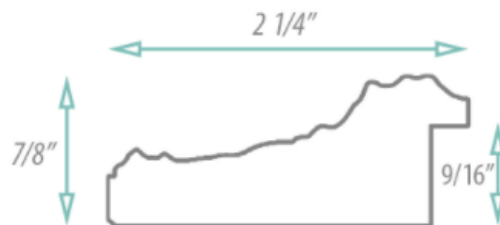

SPECIFICATION SHEET

FRAMED MIRROR

MODEL#: FM 83353-24X30

FRAMED MIRRORS COLLECTION

FEATURES:

- ONE 24X30" HIGH RESOLUTION SILVER PLATE GLASS MIRROR SIZE W/ DECORATIVE FRAME.
- "WALL HUGGER" HANGER FOR MOUNTING INCLUDED.
- STANDARD MOUNTING STYLE IS VERTICAL. FOR HORIZONTAL, PLEASE SPECIFY WHEN ORDERING.
- PACKED IN FOUR WALL (FOLDED DOUBLE WALL) CORRUGATION.
- STYLE: ORNATE
- COLOR: SILVER
- FINISH: LEAF/FOIL

MIRROR FINISHES:

- FLAT POLISHED EDGE
- BEVELED EDGE

OVERALL SIZE DIMENSION: 28 1/2" WIDE X 34 1/2" HIGH X 1" DEEP